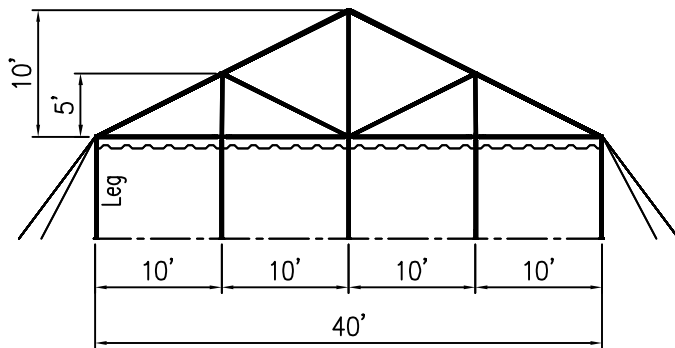

ISOMETRIC VIEW

SIDE VIEW

40' x 120' FRAME TENT

PIPE: 2"

- (32) 6'-8"/7'-8"/9'-4" (LEGS)
- (8) 10'-6" GREEN (INT. HIP)
- (20) 21'-10" RED (RAFTER)
- (32) 14'-4" WHITE (HIP RAFTER)
- (40) 9'-4" WHITE (SPREADER)

FITTINGS:

- (4) CORNER
- (4) INTERMEDIATE HIP
- (2) 6 WAY CROWN
- (16) TEE
- (12) SPECIAL TEE
- (7) TOP TEE
- (8) SLIDE INTERMEDIATE
- (9) 40' FRAME CABLES

OPTIONS:

- (264) ASSEMBLY PINS
- (32) BASE PLATES
- (32) STAKES
- (32) ROPES
- (1) EXPANDABLE 8 WAY CROWN

QWIK TOP:

- (32) RATCHET TENSIONERS
- (32) QWIK BASEPLATES

END VIEW

PLAN VIEW

2685 COLUMBIA ST. TORRANCE, CA. 90503
(800) 228-3687 - FAX (310) 381-0722

STANDARD	FRAME TENT / STANDARD	CODE	SIZE	DRAWING NUMBER	REV
	40' x 120'			AZ40120-FRAME	3