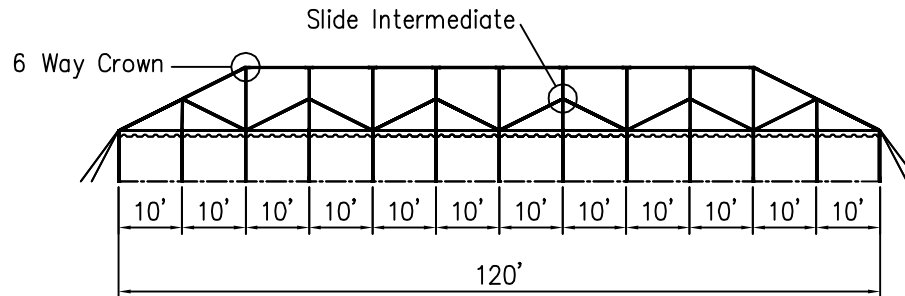

ISOMETRIC VIEW

SIDE VIEW

40' x 120' FRAME TENT

PIPE: 2"

- (32) 6'-8"/7'-8"/9'-4" (LEGS)
- (8) 10'-6" GREEN (INT. HIP)
- (20) 21'-10" RED (RAFTER)
- (32) 14'-4" WHITE (HIP RAFTER)
- (40) 9'-4" WHITE (SPREADER)

FITTINGS:

- (4) CORNER
- (4) INTERMEDIATE HIP
- (2) 6 WAY CROWN
- (16) TEE
- (12) SPECIAL TEE
- (7) TOP TEE
- (8) SLIDE INTERMEDIATE
- (9) 40' FRAME CABLES

OPTIONS:

- (264) ASSEMBLY PINS
- (32) BASE PLATES
- (32) STAKES
- (32) ROPES
- (1) EXPANDABLE 8 WAY CROWN