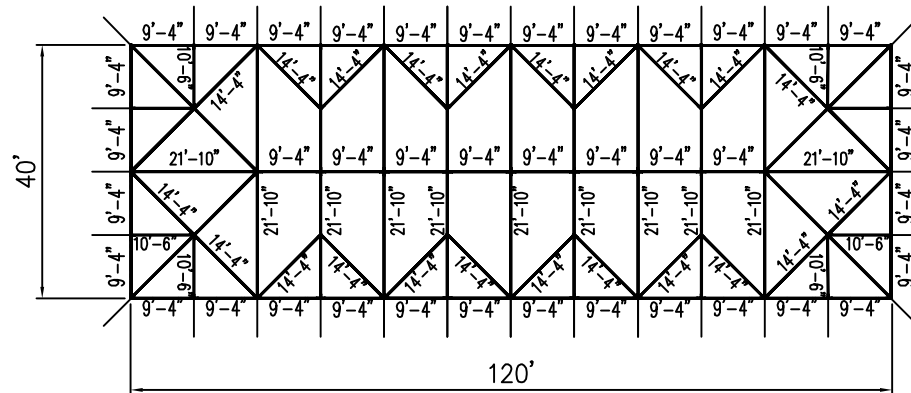

PLAN VIEW

2685 COLUMBIA ST. TORRANCE, CA. 90503
(800) 228-3687 - FAX (310) 381-0722

STANDARD	FRAME TENT / STANDARD	CODE	SIZE	DRAWING NUMBER	REV
	40' x 120'			AZ40120-FRAME	3

ENGINEER	CM	DRAWN	TTR	DATE	04/27/05
CHECKED	-				060508 1140

ALL DATA AND INFORMATION CONTAINED IN OR DISCLOSED BY THIS DOCUMENT IS CONFIDENTIAL AND PROPRIETARY INFORMATION OF AZTEC TENTS AND ALL RIGHTS THEREIN ARE RESERVED. THE RECIPIENT AGREES TO HOLD THIS INFORMATION IN CONFIDENCE AND TO NOT REPRODUCE OR DISSEMINATE IT IN ANY MANNER TO OTHERS, NOR TO ACCEPT THE SPECIFIC PURPOSE FOR WHICH IT WAS DELIVERED.